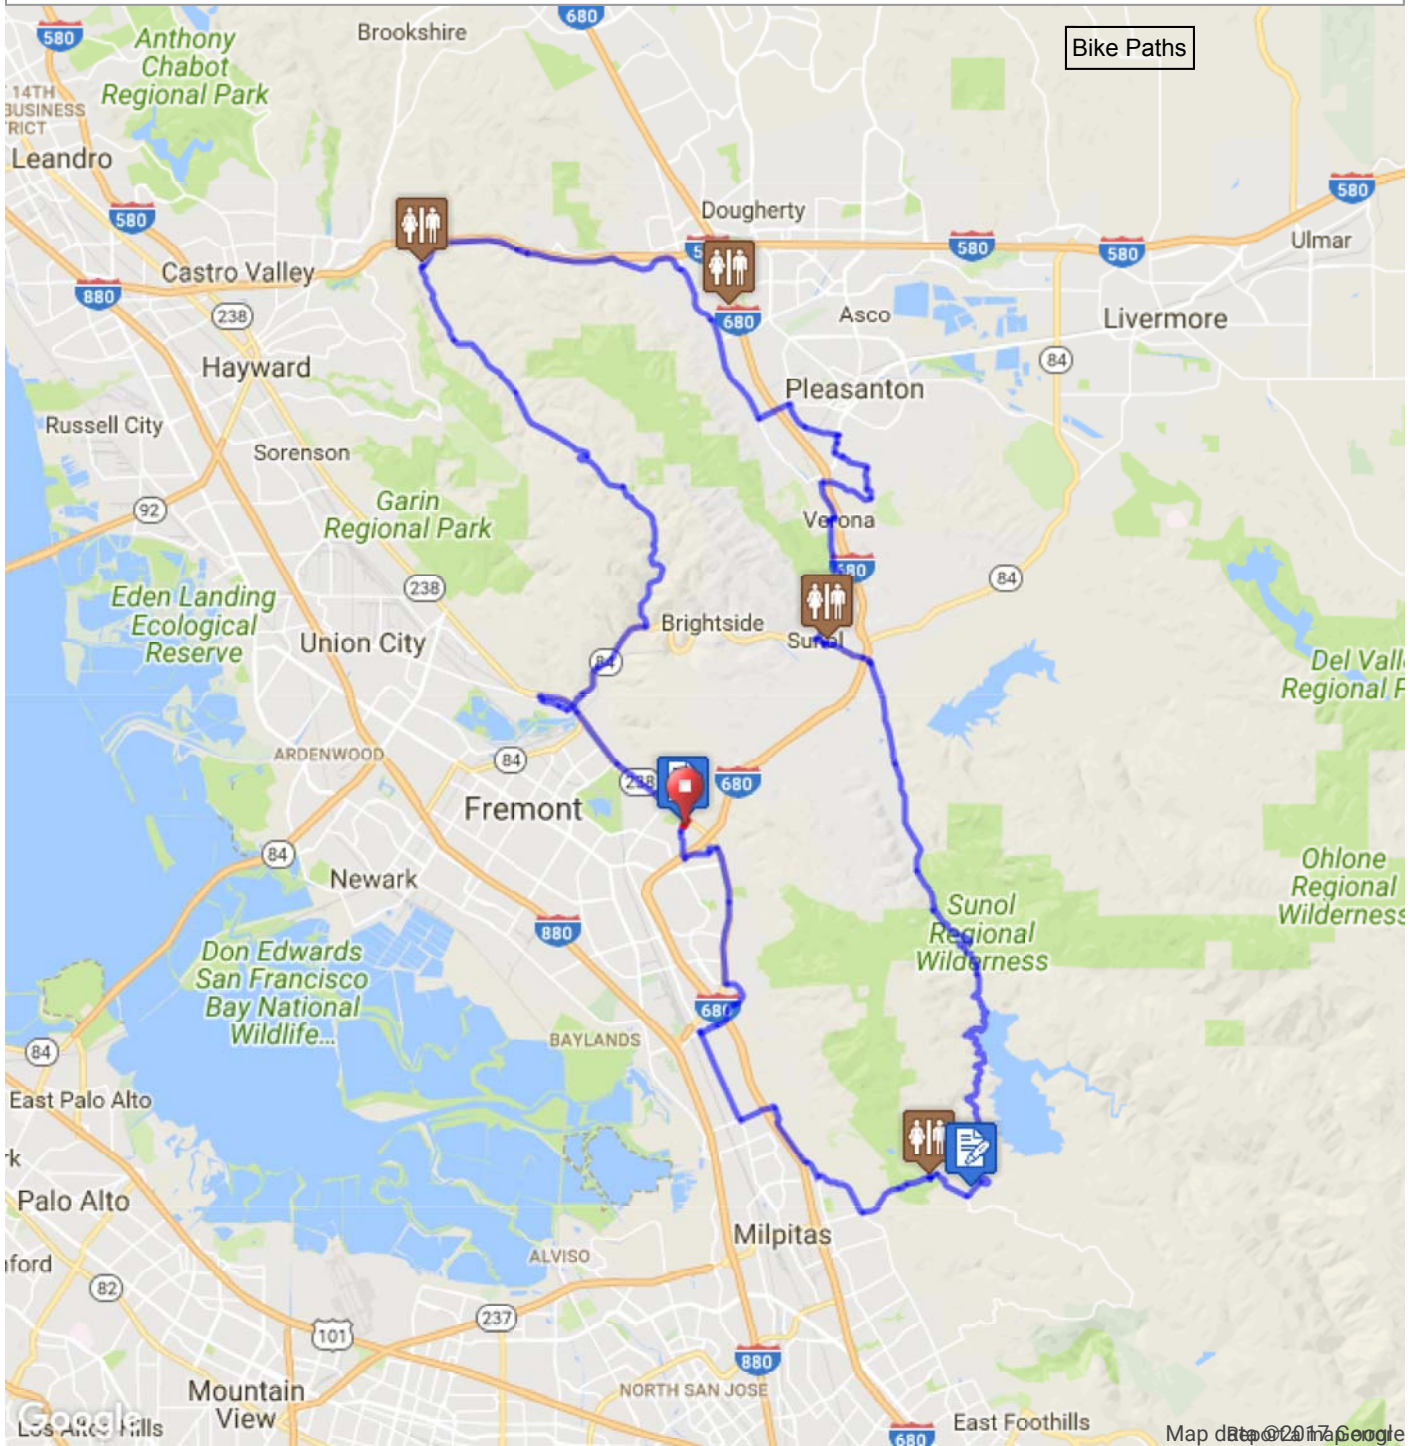

Primavera 2018 Preliminary -100K 62.7 mi, +3982 /-3978 ft

Ride With GPS · <https://ridewithgps.com>