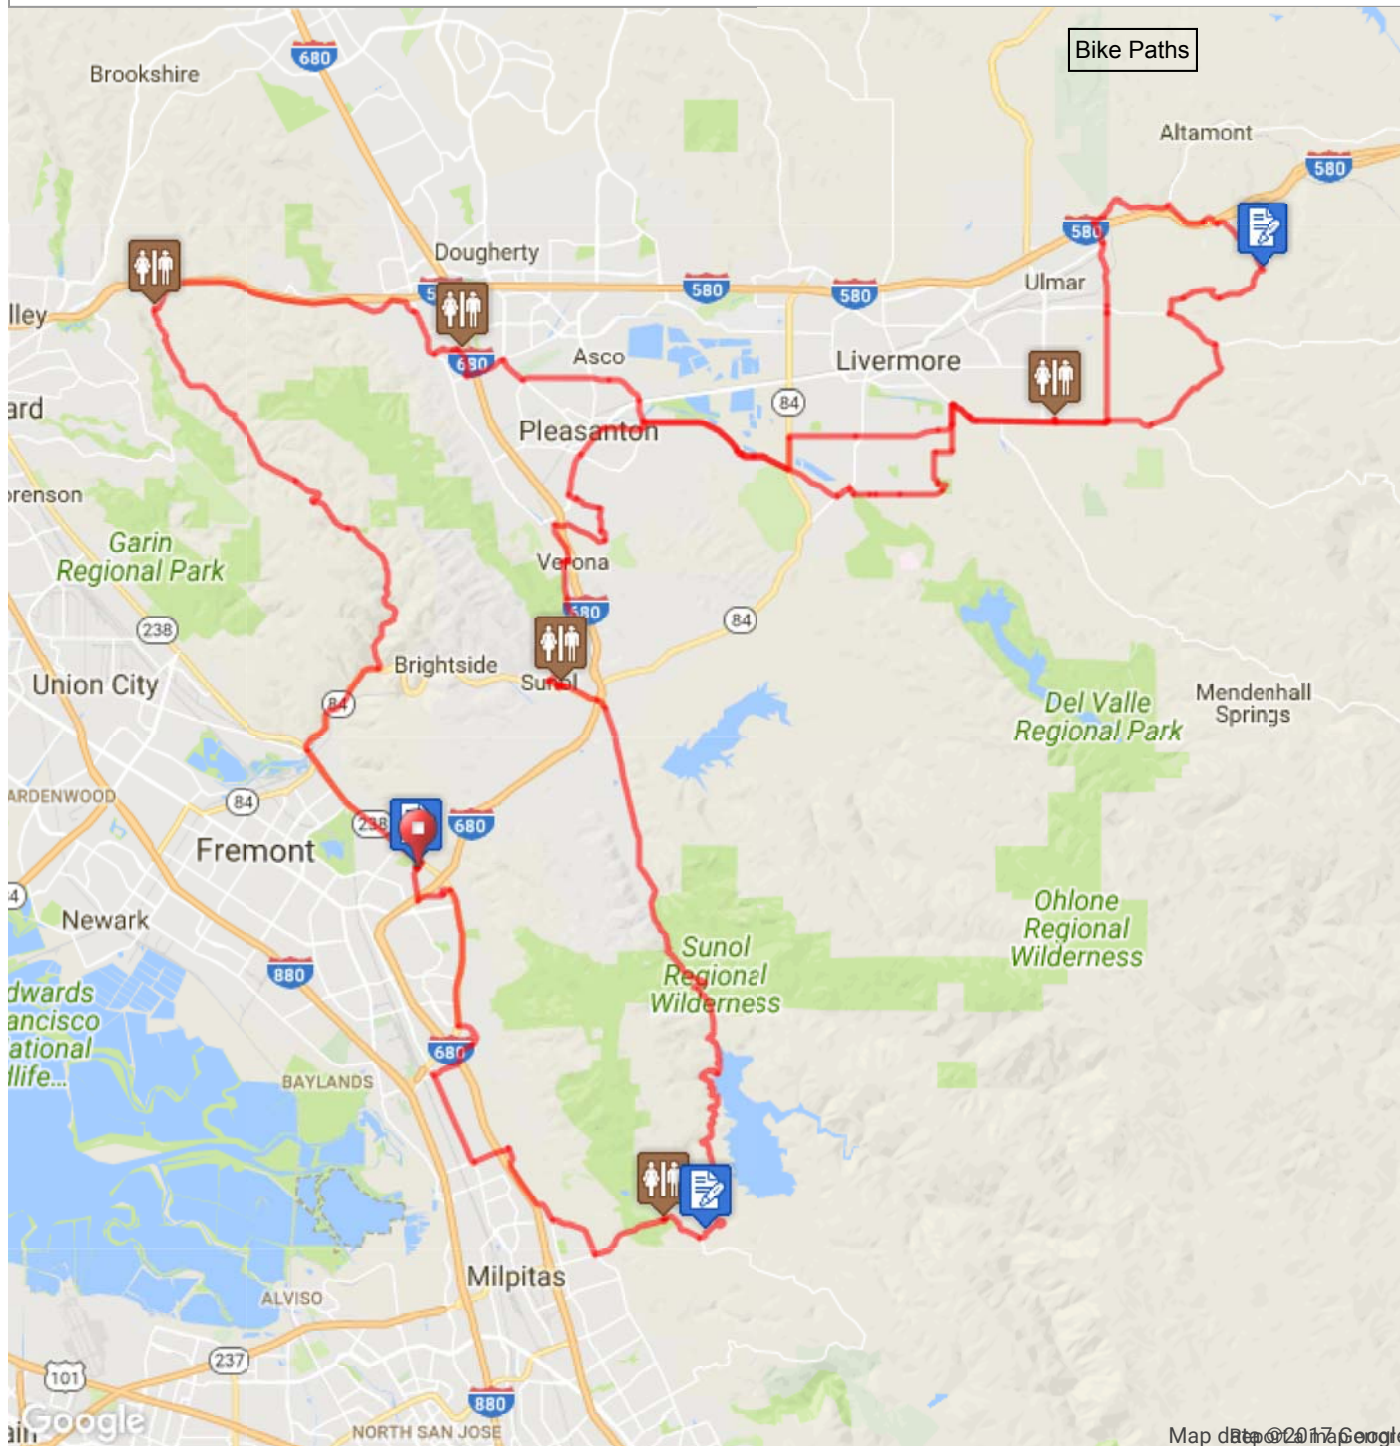

Primavera 2018 Preliminary -100M 100.6 mi, +5806 /-5804 ft

Ride With GPS · <https://ridewithgps.com>