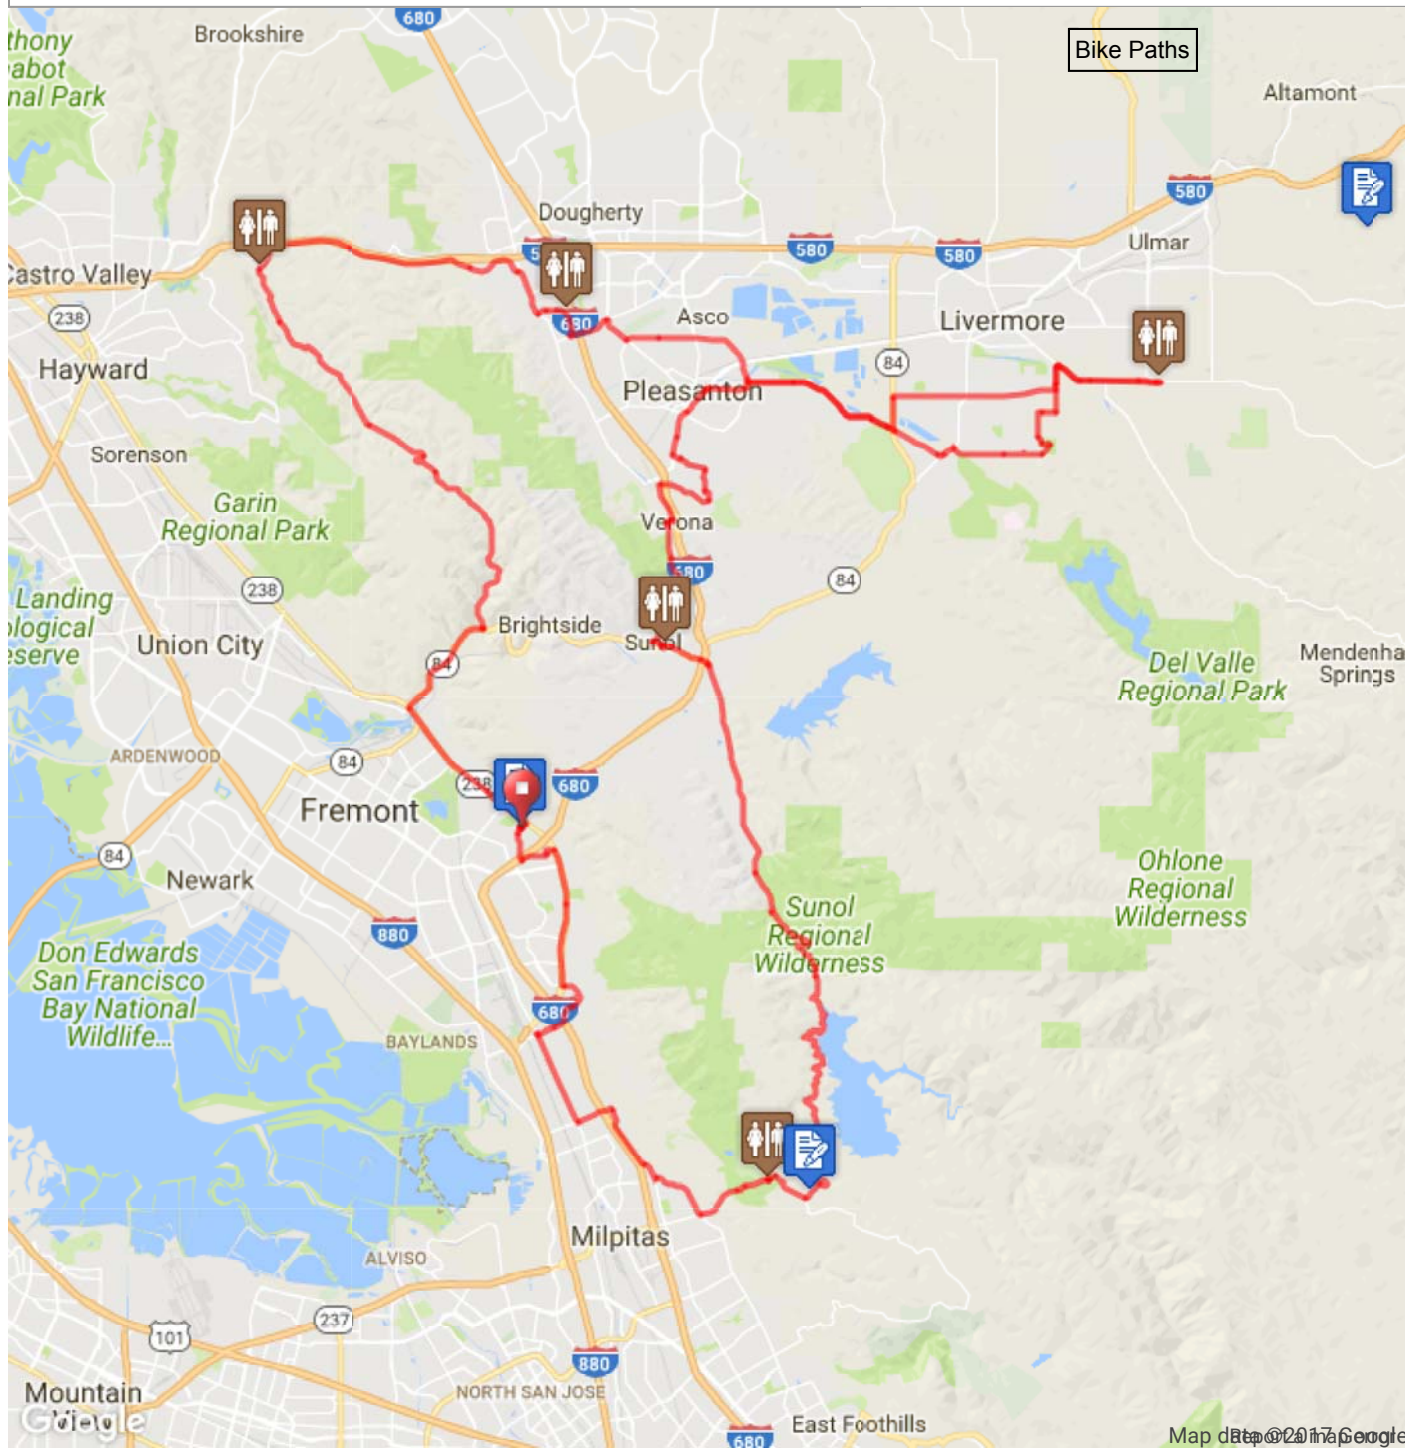

Primavera 2018 Preliminary -85Mile 83.9 mi, +4492 /-4489 ft

Ride With GPS · <https://ridewithgps.com>