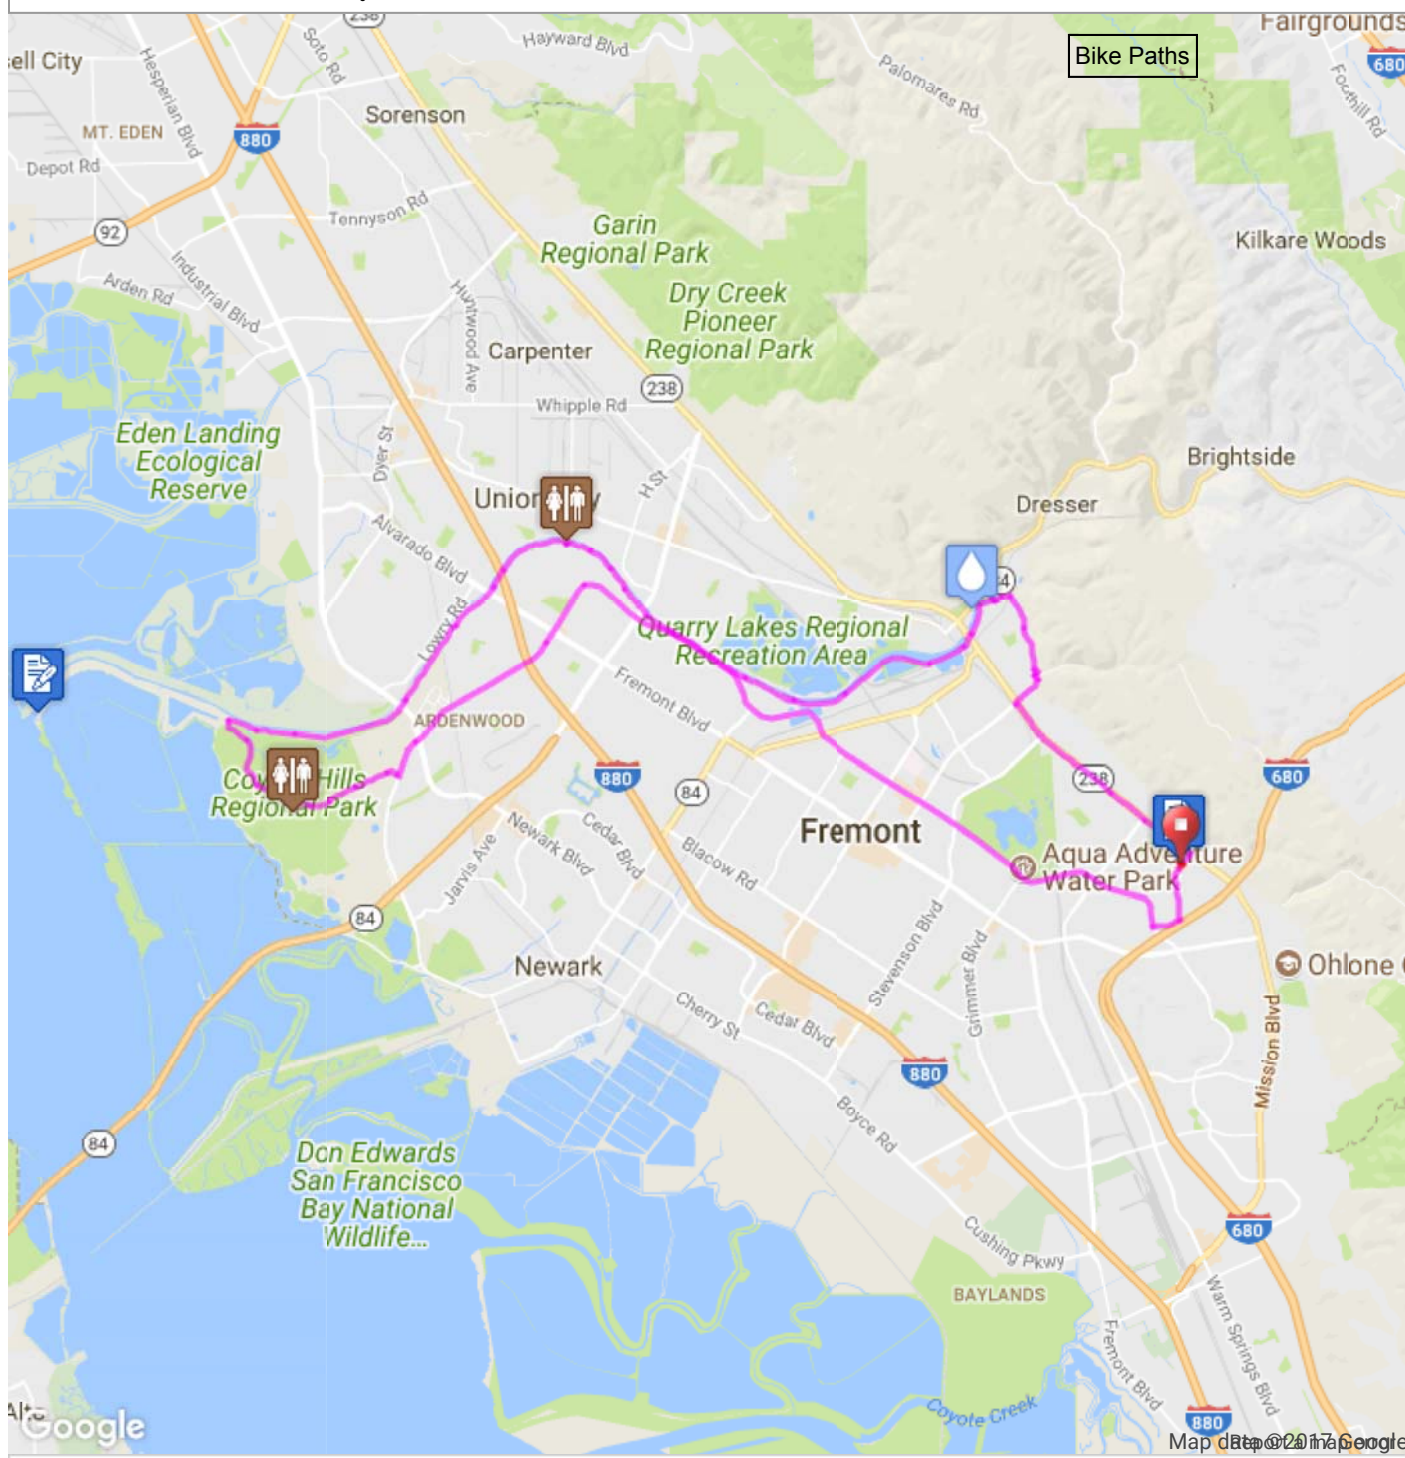

Primavera 2018 Preliminary - FunRide 25.5 mi, +464 /-462 ft

Ride With GPS · <https://ridewithgps.com>