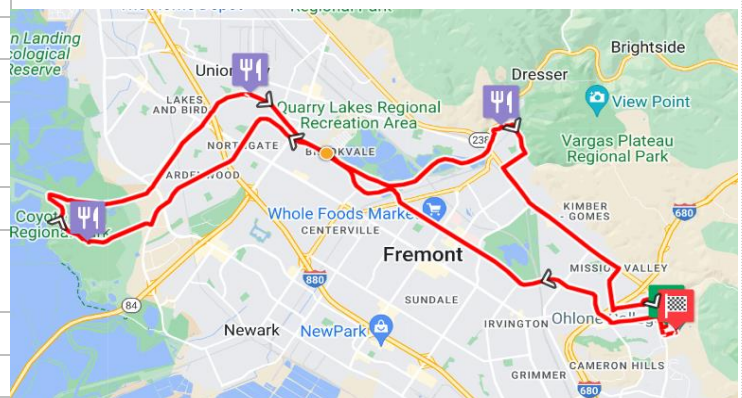

Rules of the ride

Bicyclists must obey all California Vehicle Code laws and are subject to the same rights and responsibilities as other vehicles.

- Wear your helmet at all times while riding.
- Obey all signal lights and stop signs.
- Ride single file on all roads and trails.
- Use hand signals when turning or stopping.
- Point or call out hazards to others.
- Call out when passing other riders or pedestrians.
- Pass only on the left.
- If you need to stop a SAG vehicle, wave your arms vigorously to attract the driver's attention.

Please check in at the end of the ride. Notify a rest stop official or SAG driver if you plan to leave the ride.