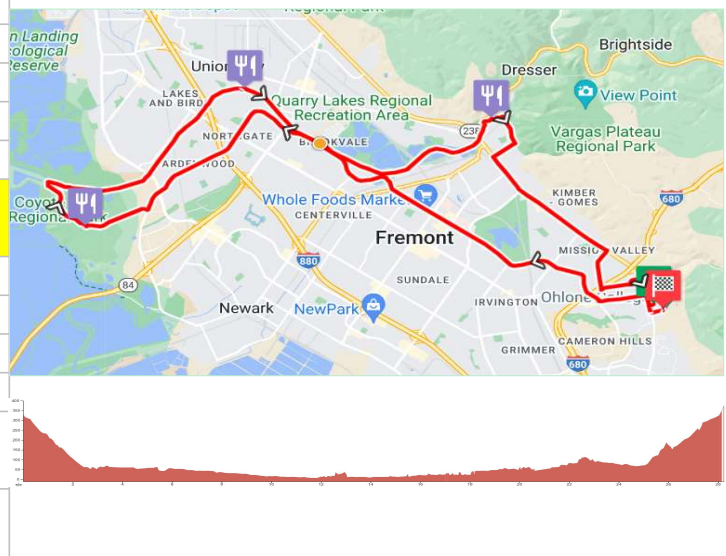

Rules of the ride

Bicyclists must obey all California Vehicle Code laws and are subject to the same rights and responsibilities as other vehicles.

- Wear your helmet at all times while riding.
- Obey all signal lights and stop signs.
- Ride single file on all roads and trails.
- Use hand signals when turning or stopping.
- Point or call out hazards to others.
- Call out when passing other riders or pedestrians.
- Pass only on the left.
- If you need to stop a SAG vehicle, wave your arms vigorously to attract the driver's attention.

Please check in at the end of the ride. Notify a rest stop official or SAG driver if you plan to leave the ride.